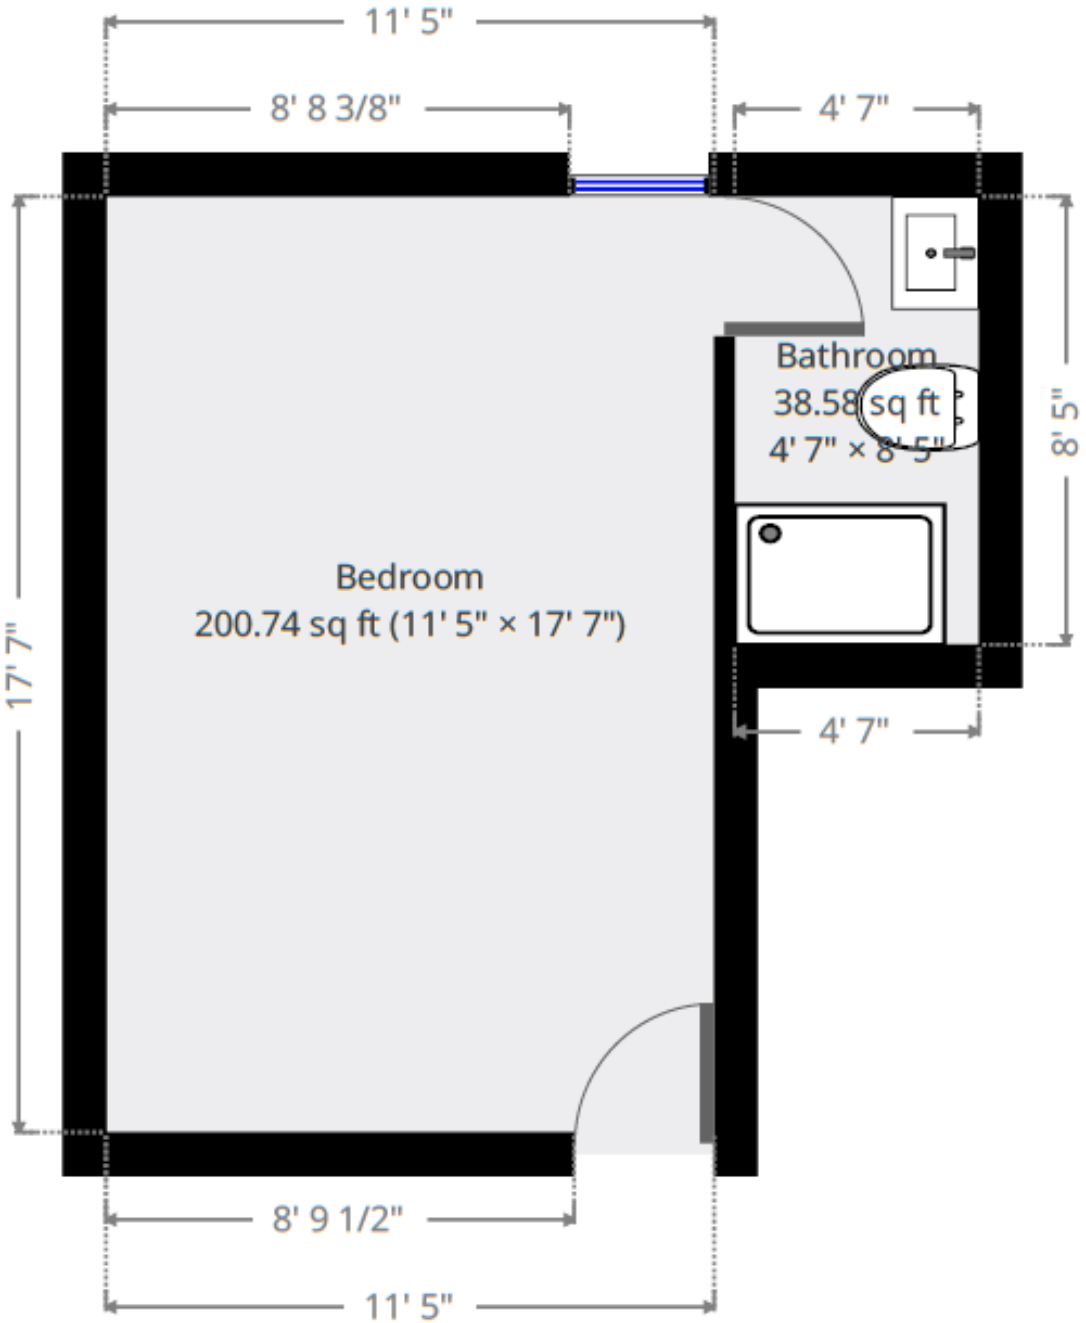

# STUDIO FLOOR PLAN

# 2-BEDROOM SUITE FLOOR PLAN

# 2 BEDROOM APARTMENT

7102 E. State Road • Bedford, IN 47421  
812.279.2643 • JohnsonChristianVillage.org