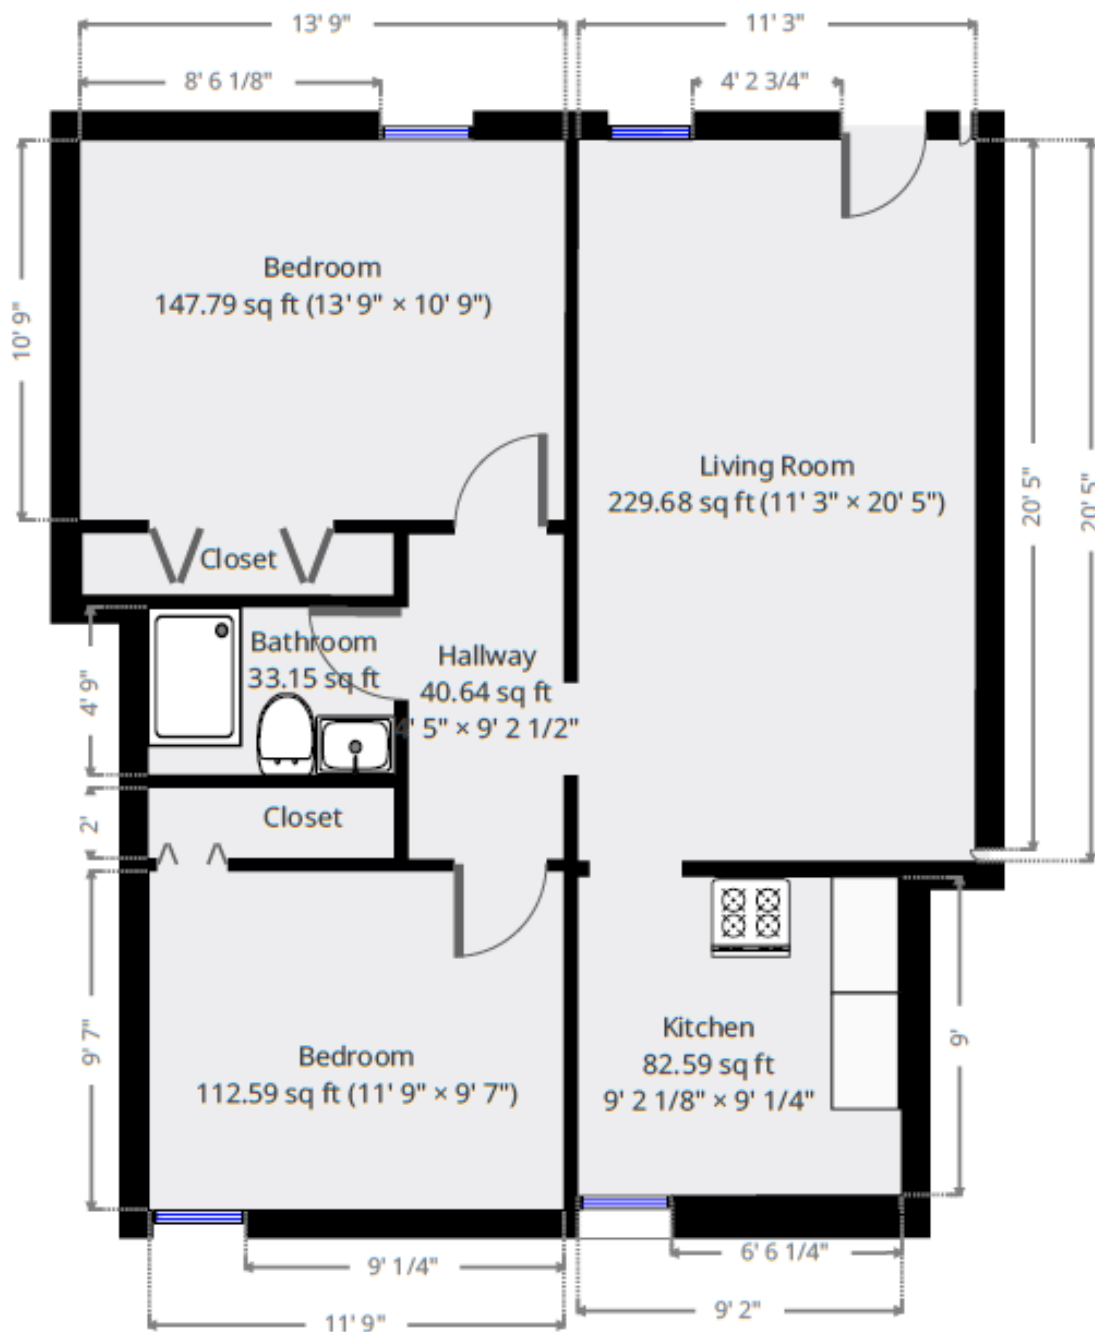

# STUDIO FLOOR PLAN

# 2-BEDROOM SUITE FLOOR PLAN

# 2 BEDROOM APARTMENT

7102 E. State Road • Bedford, IN 47421  
812.279.2643 • JohnsonChristianVillage.org