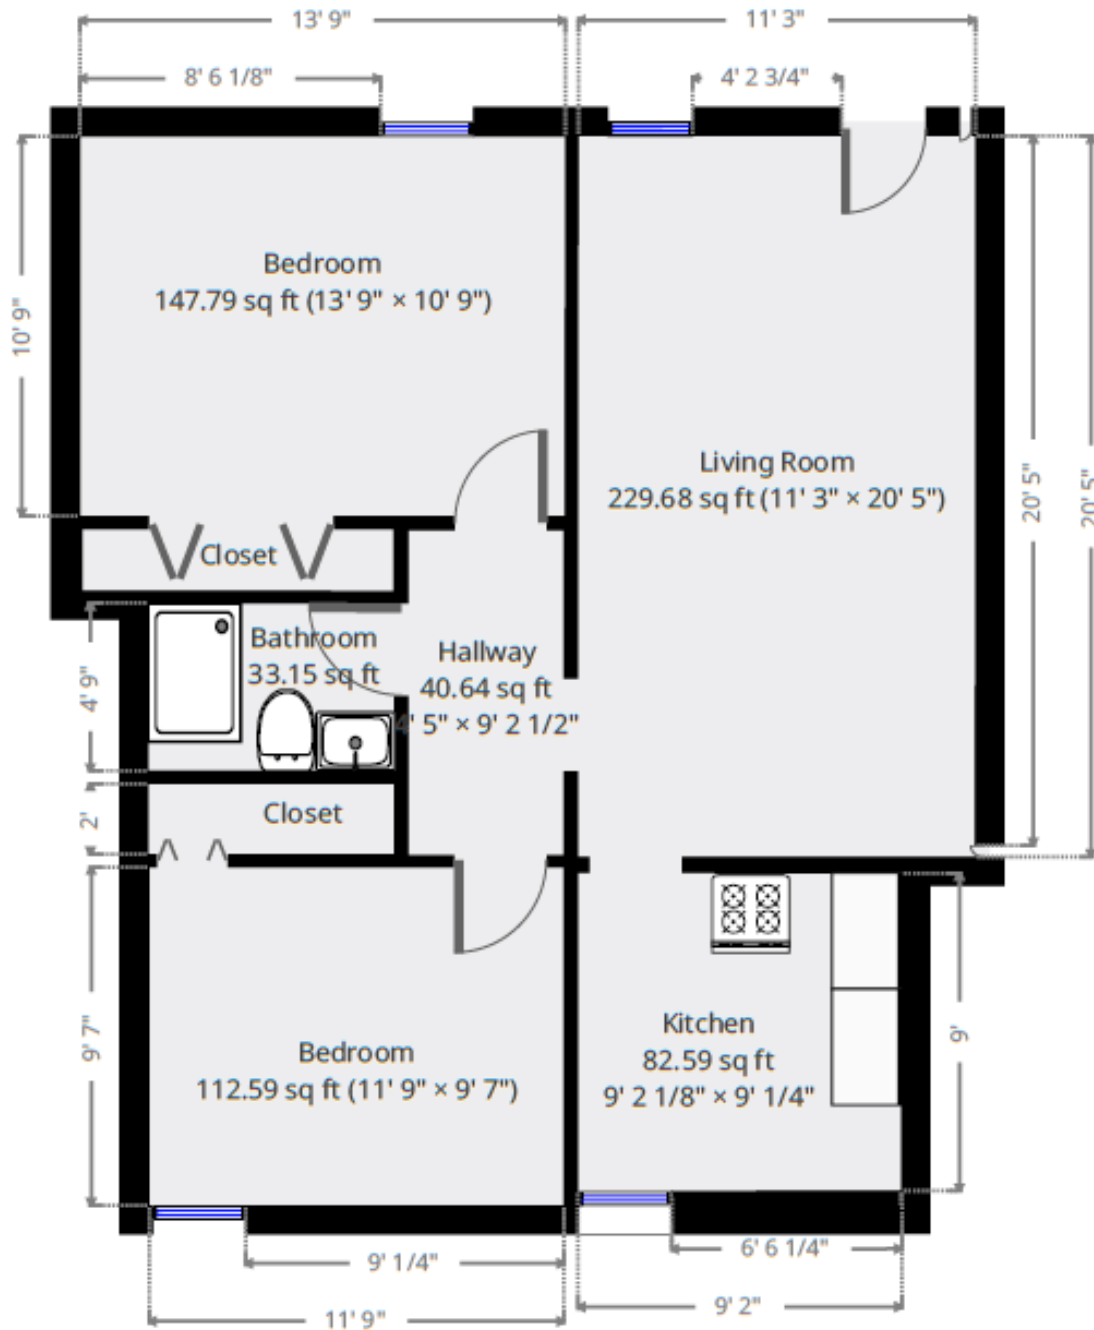

# 2 BEDROOM APARTMENT

7102 E. State Road • Bedford, IN 47421  
812.279.2643 • JohnsonChristianVillage.org