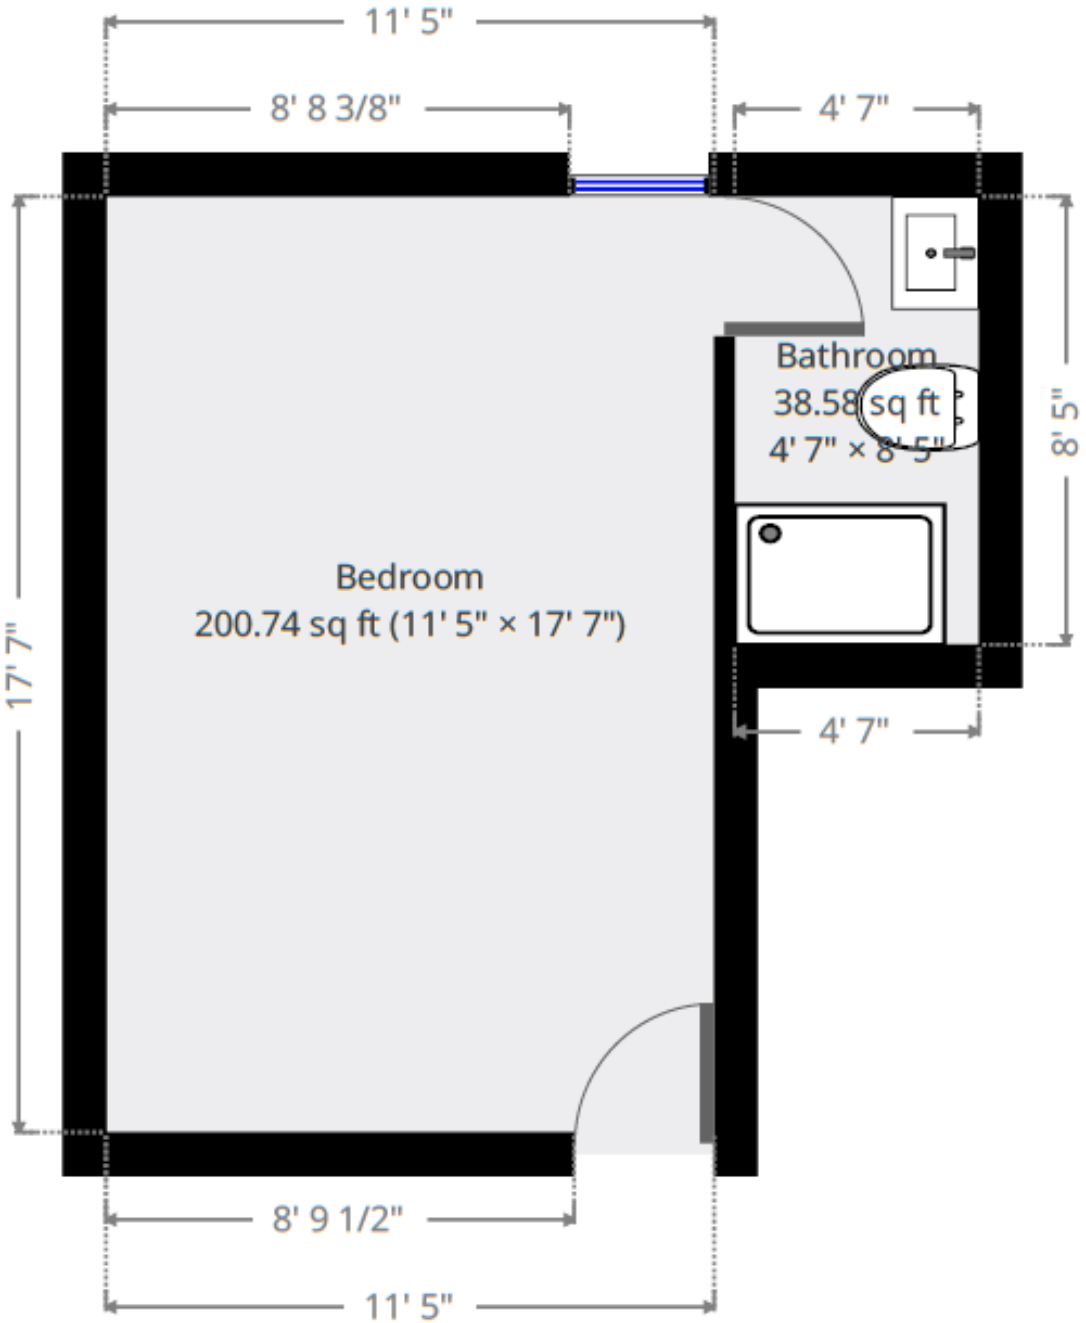

# STUDIO FLOOR PLAN

7102 E. State Road • Bedford, IN 47421  
812.279.2643 • JohnsonChristianVillage.org